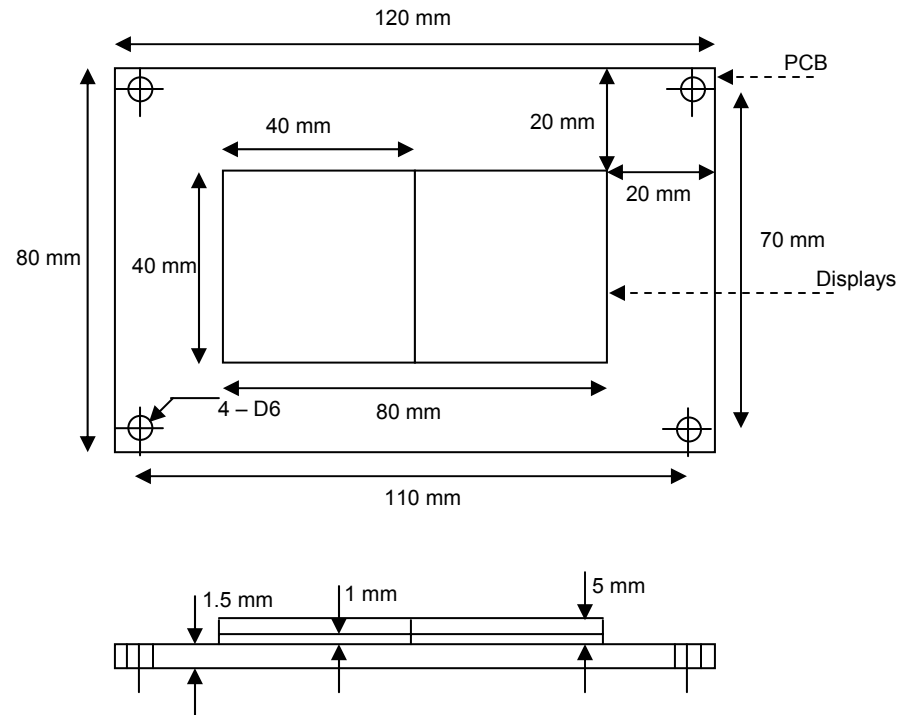

DOT MATRIX DISPLAY PROJECT
Assembly Dimension

1. Dot Matrix -2 Display Assembly Dimension

2. Dot Matrix -3 Display Assembly Dimension

3. Dot Matrix -4 Display Assembly Dimension

4. Dot Matrix – 5 Display Assembly Dimension

5. Dot Matrix – 6 Display Assembly Dimension

6. Dot Matrix – 7 Display Assembly Dimension

7. Dot Matrix – 8 Display Assembly Dimension

Dot Matrix Display Alignment Jig Dimension

8) DMD1616V2 Series

All Dimensions are in mm
Display size 40 x 40 mm

8) DMD715H3 Series

All Dimensions are in mm

9) DMD715H5 Series

All Dimensions are in mm

10 DMD 720H3 Series

All Dimensions are in mm

11 DMD 720H5 Series

All Dimensions are in mm

12 DMD1410V3 Series

All Dimensions are in mm

13 DMD1415V3 Series

All Dimensions are in mm

14 DMD1415V5 Series

All Dimensions are in mm