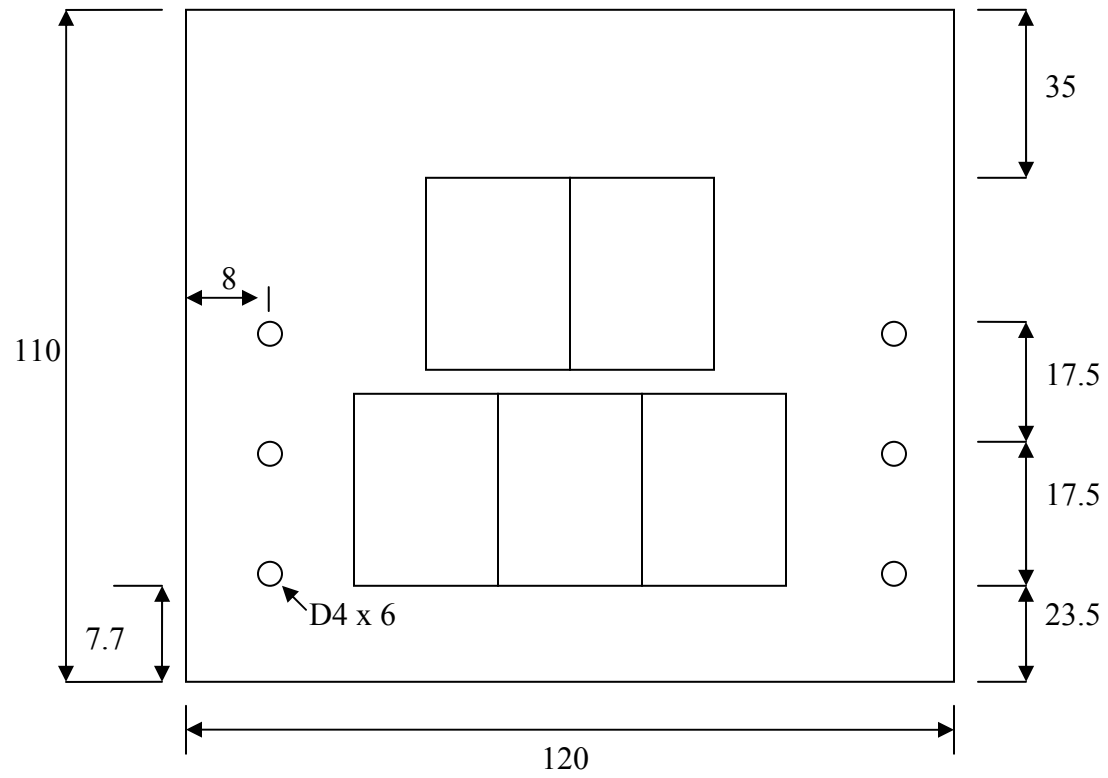

13 DMD1415V3 Series

All Dimensions are in mm