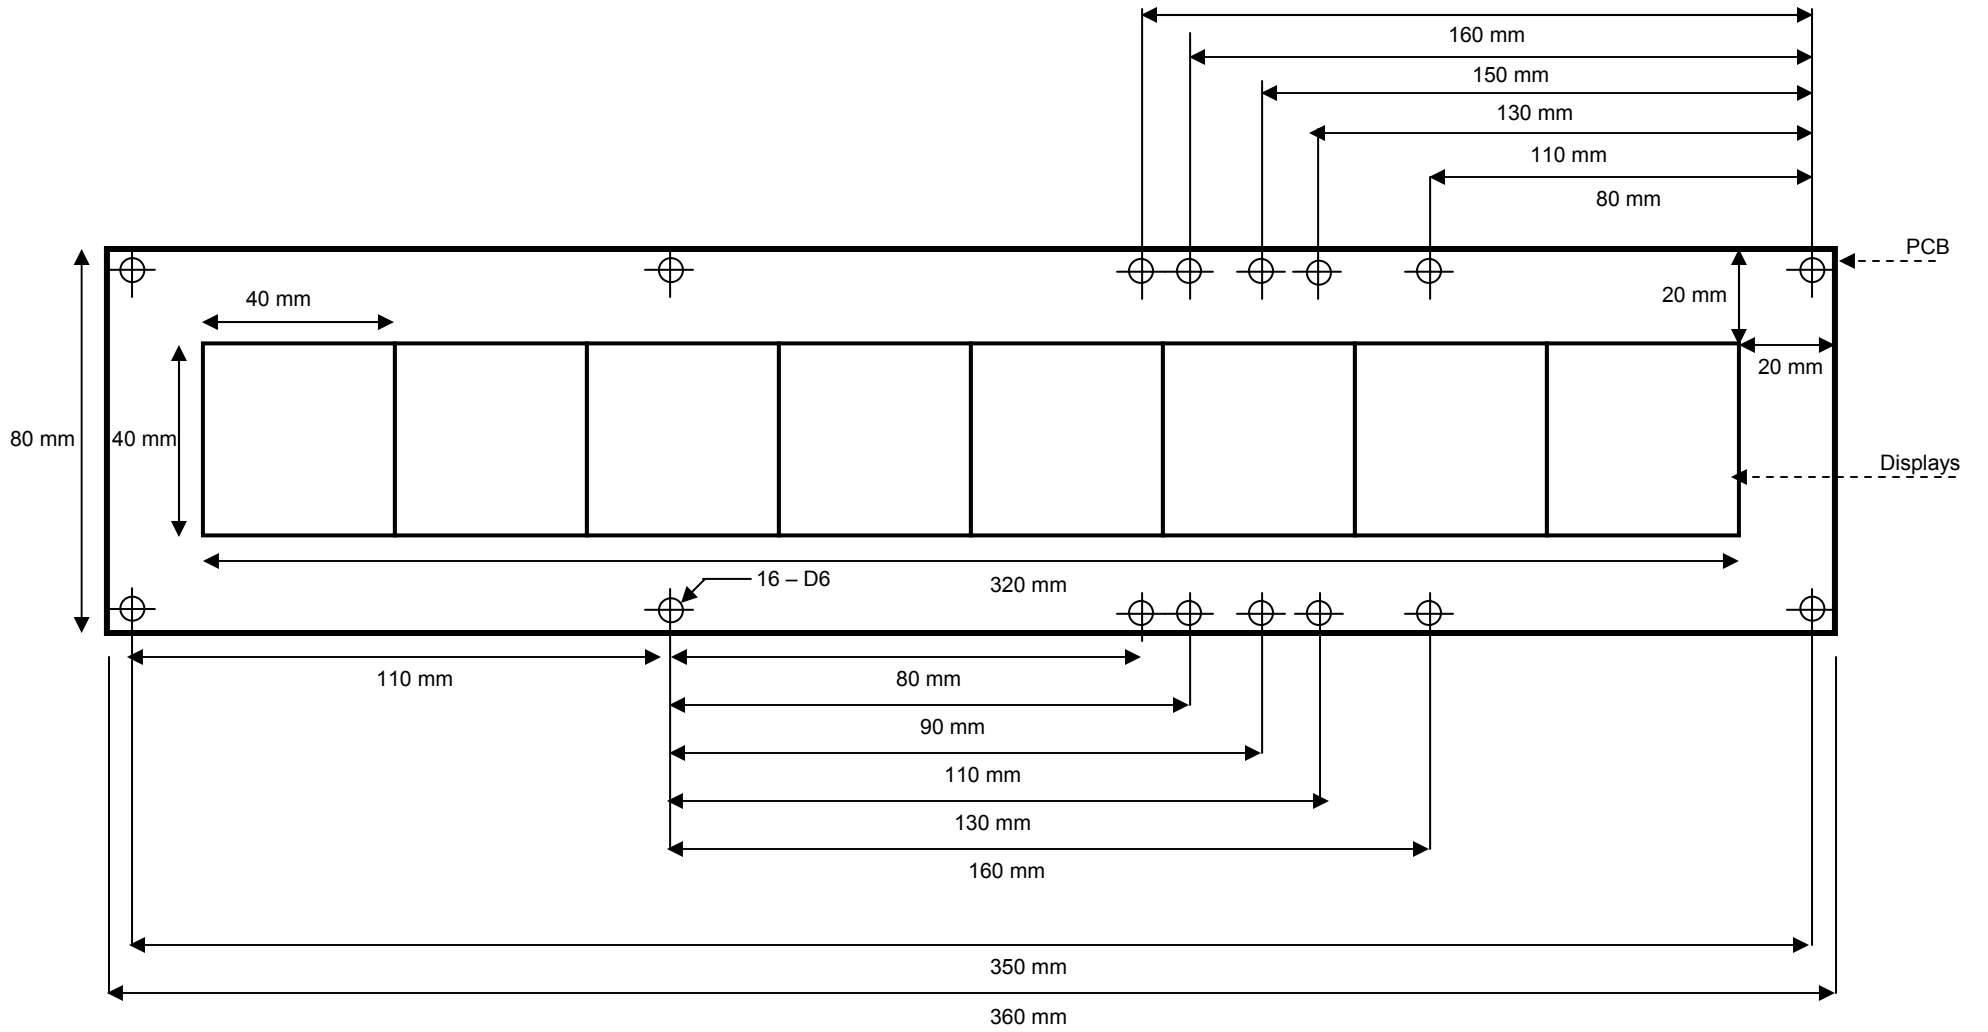

DOT MATRIX DISPLAY PROJECT
Assembly Dimension

1. Dot Matrix -2 Display Assembly Dimension

2. Dot Matrix -3 Display Assembly Dimension

3. Dot Matrix -4 Display Assembly Dimension

4. Dot Matrix – 5 Display Assembly Dimension

5. Dot Matrix – 6 Display Assembly Dimension

6. Dot Matrix – 7 Display Assembly Dimension

7. Dot Matrix – 8 Display Assembly Dimension

Dot Matrix Display Alignment Jig Dimension

8) DMD1616V2 Series

All Dimensions are in mm
Display size 40 x 40 mm

8) DMD715H3 Series

All Dimensions are in mm

9) DMD715H5 Series

All Dimensions are in mm

10 DMD 720H3 Series

All Dimensions are in mm

11 DMD 720H5 Series

All Dimensions are in mm

12 DMD1410V3 Series

All Dimensions are in mm

13 DMD1415V3 Series

All Dimensions are in mm

14 DMD1415V5 Series

All Dimensions are in mm