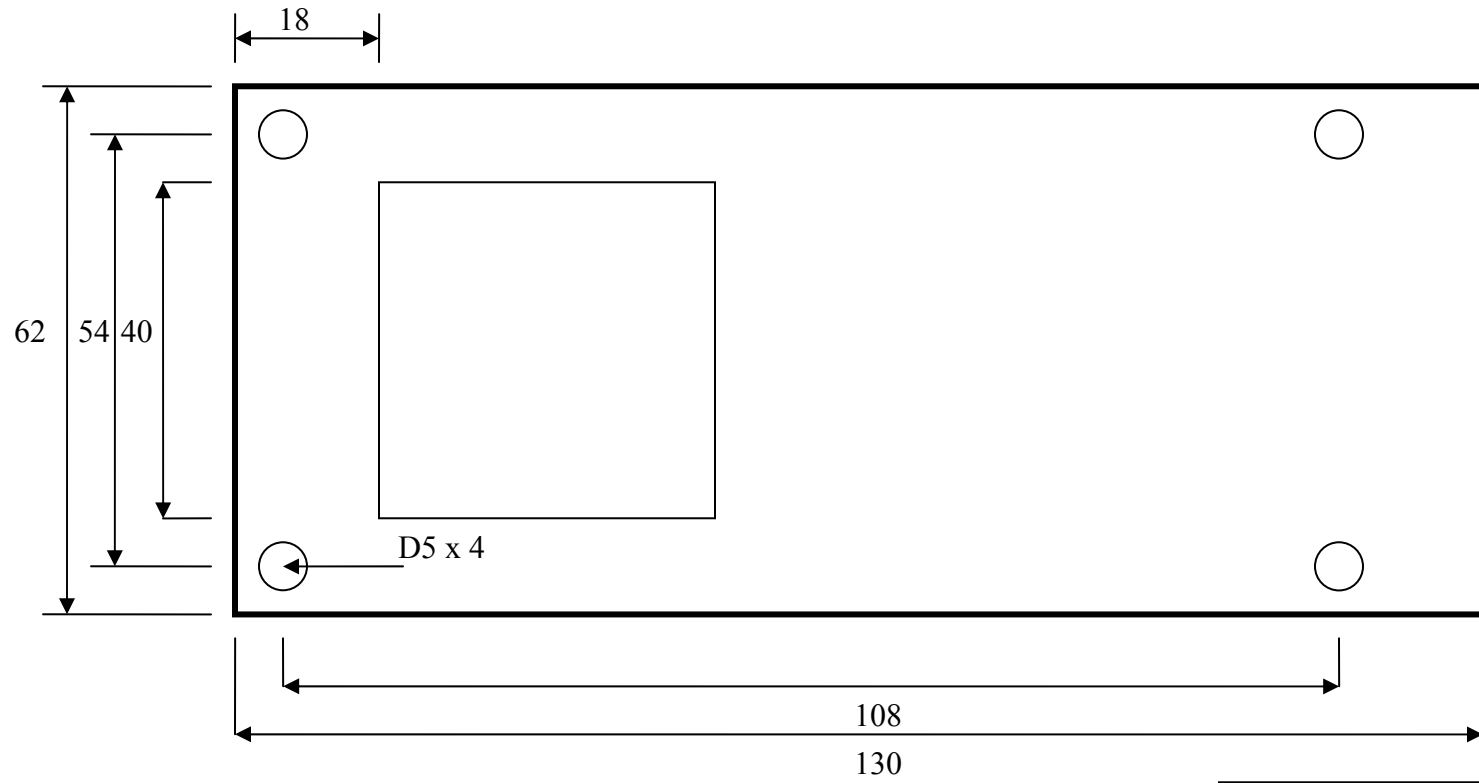

DOT MATRIX DISPLAY PROJECT
Assembly Dimension

1. Dot Matrix -2 Display Assembly Dimension

2. Dot Matrix -3 Display Assembly Dimension

3. Dot Matrix -4 Display Assembly Dimension

4. Dot Matrix – 5 Display Assembly Dimension

5. Dot Matrix – 6 Display Assembly Dimension

6. Dot Matrix – 7 Display Assembly Dimension

7. Dot Matrix – 8 Display Assembly Dimension

Dot Matrix Display Alignment Jig Dimension

8) DMD1616V2 Series

All Dimensions are in mm
Display size 40 x 40 mm

8) DMD715H3 Series

All Dimensions are in mm

9) DMD715H5 Series

All Dimensions are in mm

10 DMD 720H3 Series

All Dimensions are in mm

11 DMD 720H5 Series

All Dimensions are in mm

12 DMD1410V3 Series

All Dimensions are in mm

13 DMD1415V3 Series

All Dimensions are in mm

14 DMD1415V5 Series

All Dimensions are in mm