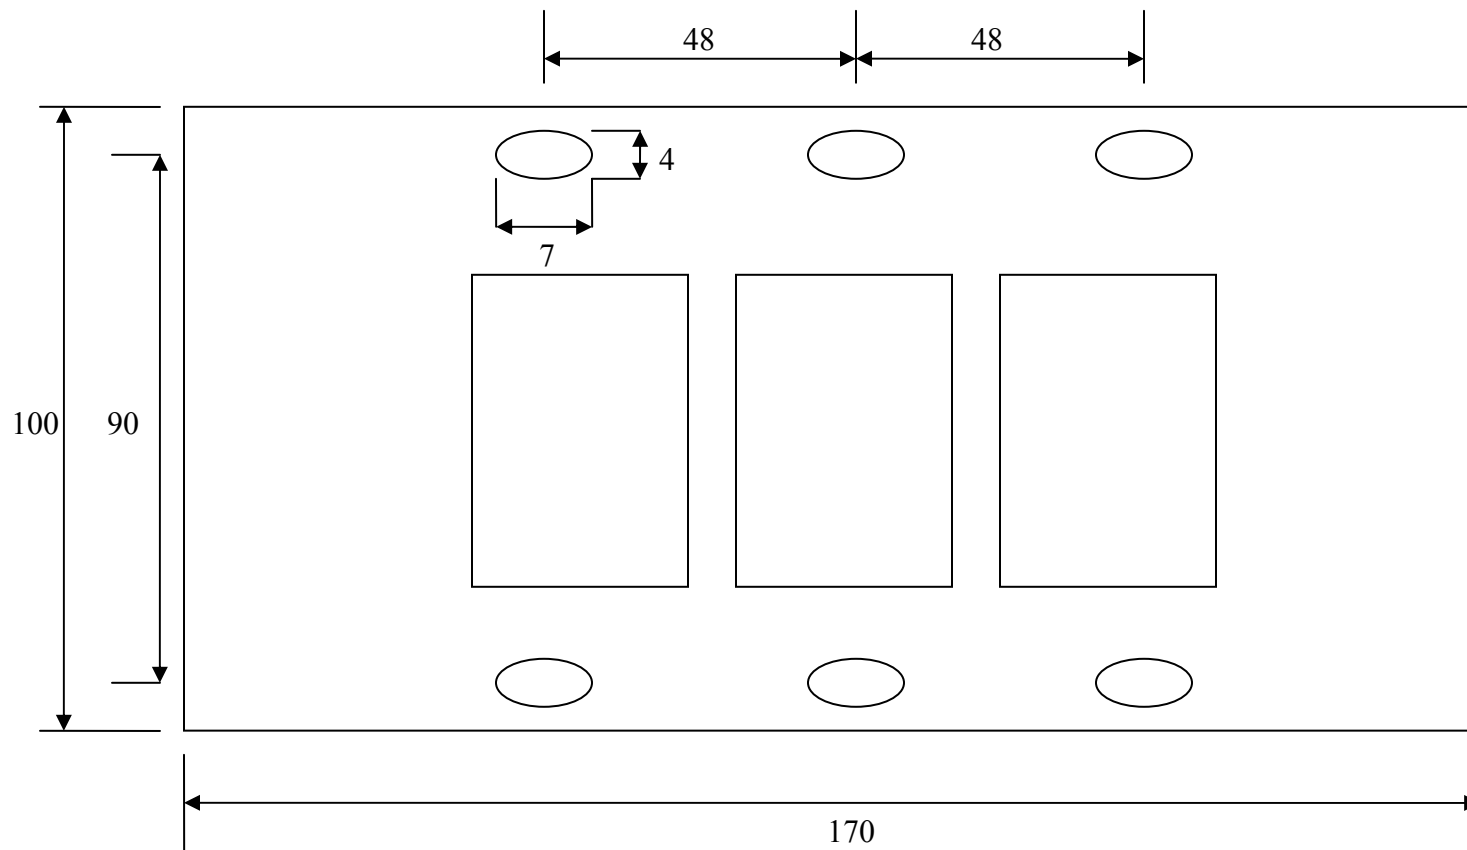

DOT MATRIX DISPLAY PROJECT
Assembly Dimension

1. Dot Matrix -2 Display Assembly Dimension

2. Dot Matrix -3 Display Assembly Dimension

3. Dot Matrix -4 Display Assembly Dimension

4. Dot Matrix – 5 Display Assembly Dimension

5. Dot Matrix – 6 Display Assembly Dimension

6. Dot Matrix – 7 Display Assembly Dimension

7. Dot Matrix – 8 Display Assembly Dimension

Dot Matrix Display Alignment Jig Dimension

8) DMD1616V2 Series

All Dimensions are in mm
Display size 40 x 40 mm

8) DMD715H3 Series

All Dimensions are in mm

9) DMD715H5 Series

All Dimensions are in mm

10 DMD 720H3 Series

All Dimensions are in mm

11 DMD 720H5 Series

All Dimensions are in mm

12 DMD1410V3 Series

All Dimensions are in mm

13 DMD1415V3 Series

All Dimensions are in mm

14 DMD1415V5 Series

All Dimensions are in mm