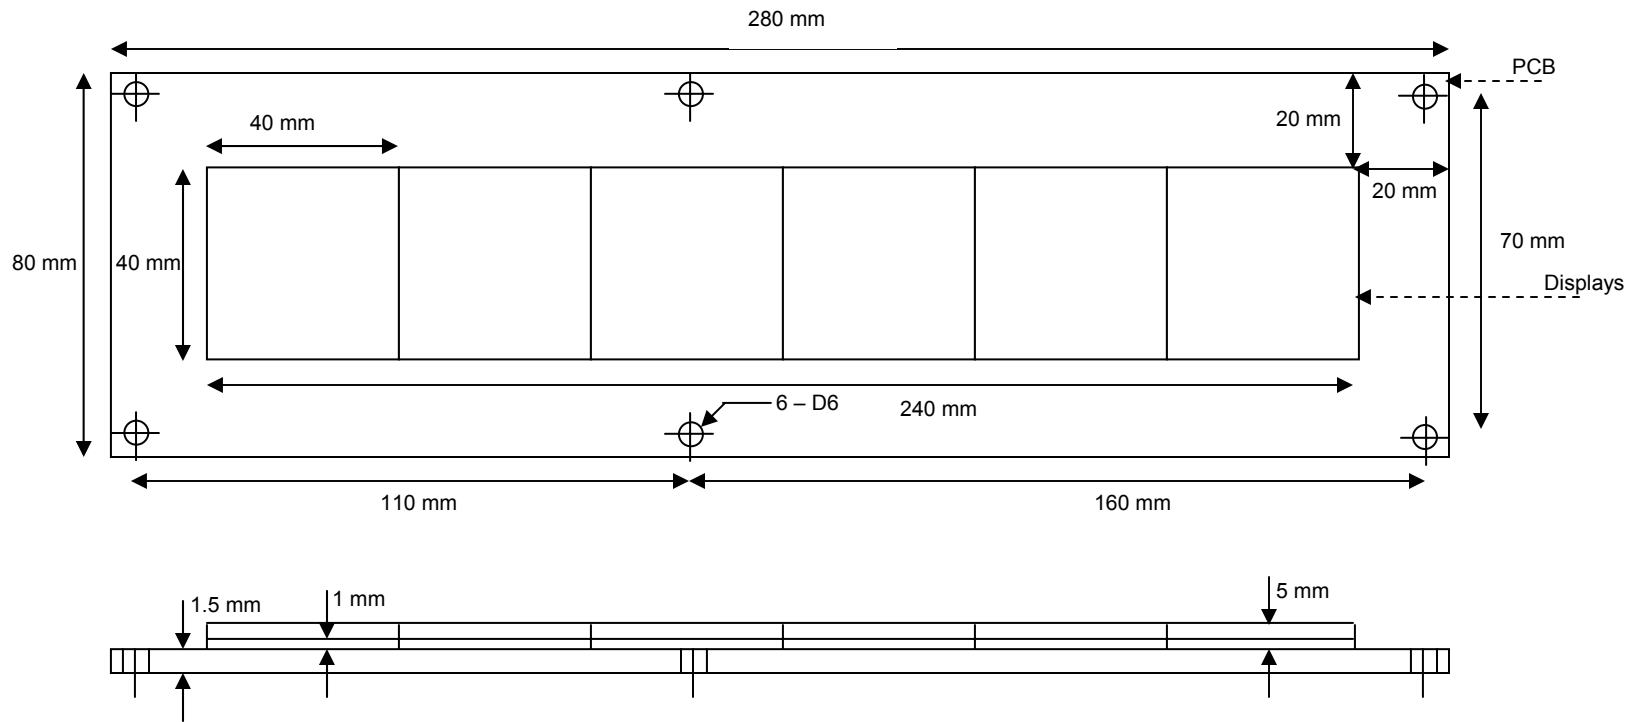

DOT MATRIX DISPLAY PROJECT
Assembly Dimension

1. Dot Matrix -2 Display Assembly Dimension

2. Dot Matrix -3 Display Assembly Dimension

3. Dot Matrix -4 Display Assembly Dimension

4. Dot Matrix – 5 Display Assembly Dimension

5. Dot Matrix – 6 Display Assembly Dimension

6. Dot Matrix – 7 Display Assembly Dimension

7. Dot Matrix – 8 Display Assembly Dimension

Dot Matrix Display Alignment Jig Dimension

8) DMD1616V2 Series

All Dimensions are in mm
Display size 40 x 40 mm

8) DMD715H3 Series

All Dimensions are in mm

9) DMD715H5 Series

All Dimensions are in mm

10 DMD 720H3 Series

All Dimensions are in mm

11 DMD 720H5 Series

All Dimensions are in mm

12 DMD1410V3 Series

All Dimensions are in mm

13 DMD1415V3 Series

All Dimensions are in mm

14 DMD1415V5 Series

All Dimensions are in mm