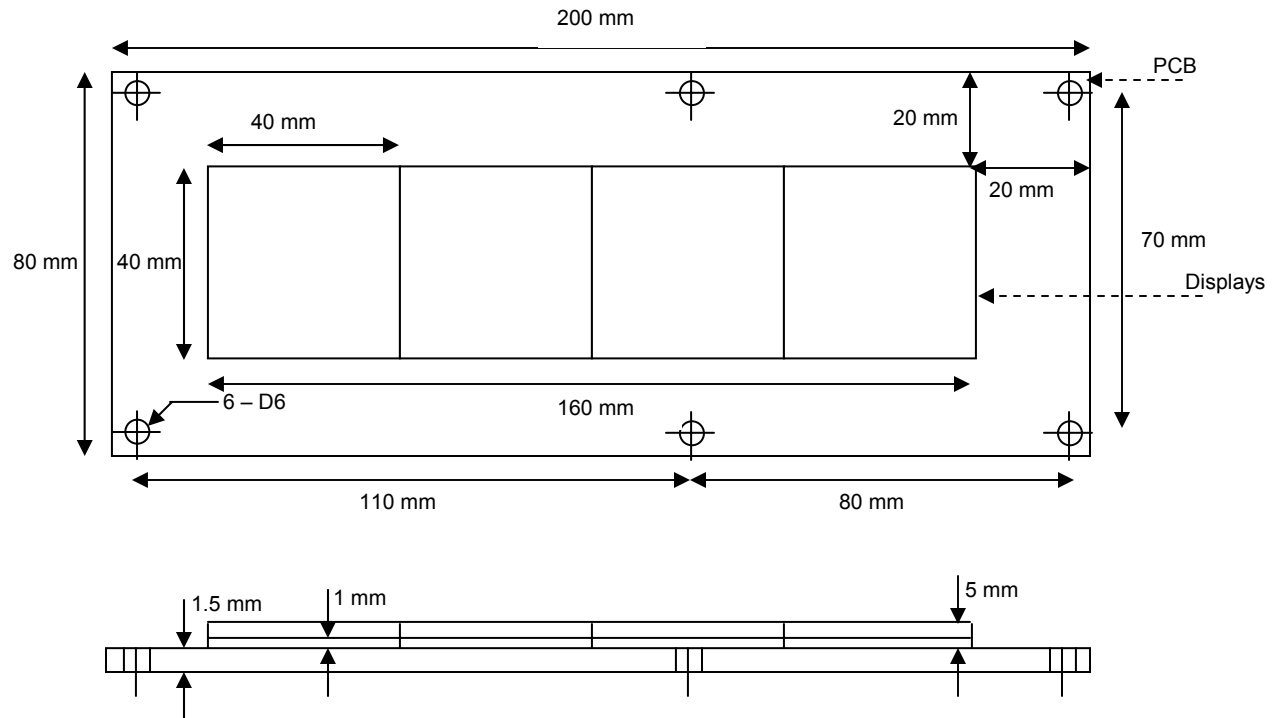

DOT MATRIX DISPLAY PROJECT
Assembly Dimension

1. Dot Matrix -2 Display Assembly Dimension

2. Dot Matrix -3 Display Assembly Dimension

3. Dot Matrix -4 Display Assembly Dimension

4. Dot Matrix – 5 Display Assembly Dimension

5. Dot Matrix – 6 Display Assembly Dimension

6. Dot Matrix – 7 Display Assembly Dimension

7. Dot Matrix – 8 Display Assembly Dimension

Dot Matrix Display Alignment Jig Dimension

8) DMD1616V2 Series

All Dimensions are in mm
Display size 40 x 40 mm

8) DMD715H3 Series

All Dimensions are in mm

9) DMD715H5 Series

All Dimensions are in mm

10 DMD 720H3 Series

All Dimensions are in mm

11 DMD 720H5 Series

All Dimensions are in mm

12 DMD1410V3 Series

All Dimensions are in mm

13 DMD1415V3 Series

All Dimensions are in mm

14 DMD1415V5 Series

All Dimensions are in mm