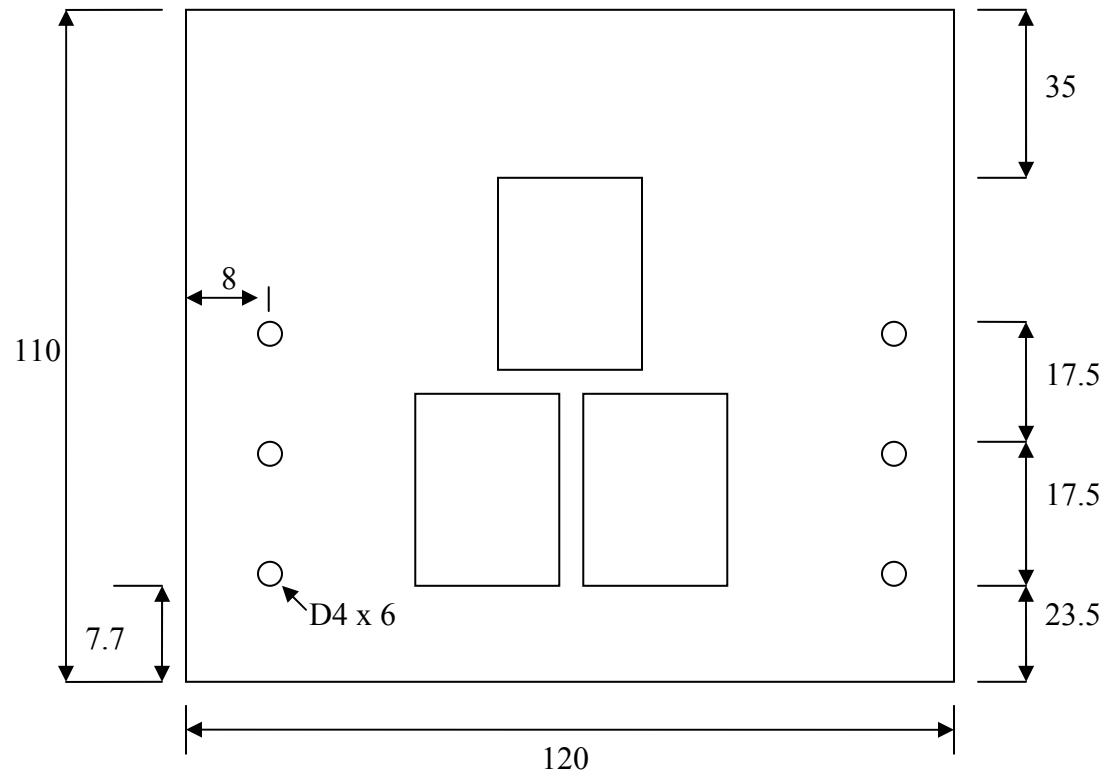

5. Dot Matrix – 6 Display Assembly Dimension

6. Dot Matrix – 7 Display Assembly Dimension

7. Dot Matrix – 8 Display Assembly Dimension

Dot Matrix Display Alignment Jig Dimension

8) DMD1616V2 Series

All Dimensions are in mm
Display size 40 x 40 mm

8) DMD715H3 Series

All Dimensions are in mm

9) DMD715H5 Series

All Dimensions are in mm

10 DMD 720H3 Series

All Dimensions are in mm

11 DMD 720H5 Series

All Dimensions are in mm

12 DMD1410V3 Series

All Dimensions are in mm

13 DMD1415V3 Series

All Dimensions are in mm

14 DMD1415V5 Series

All Dimensions are in mm