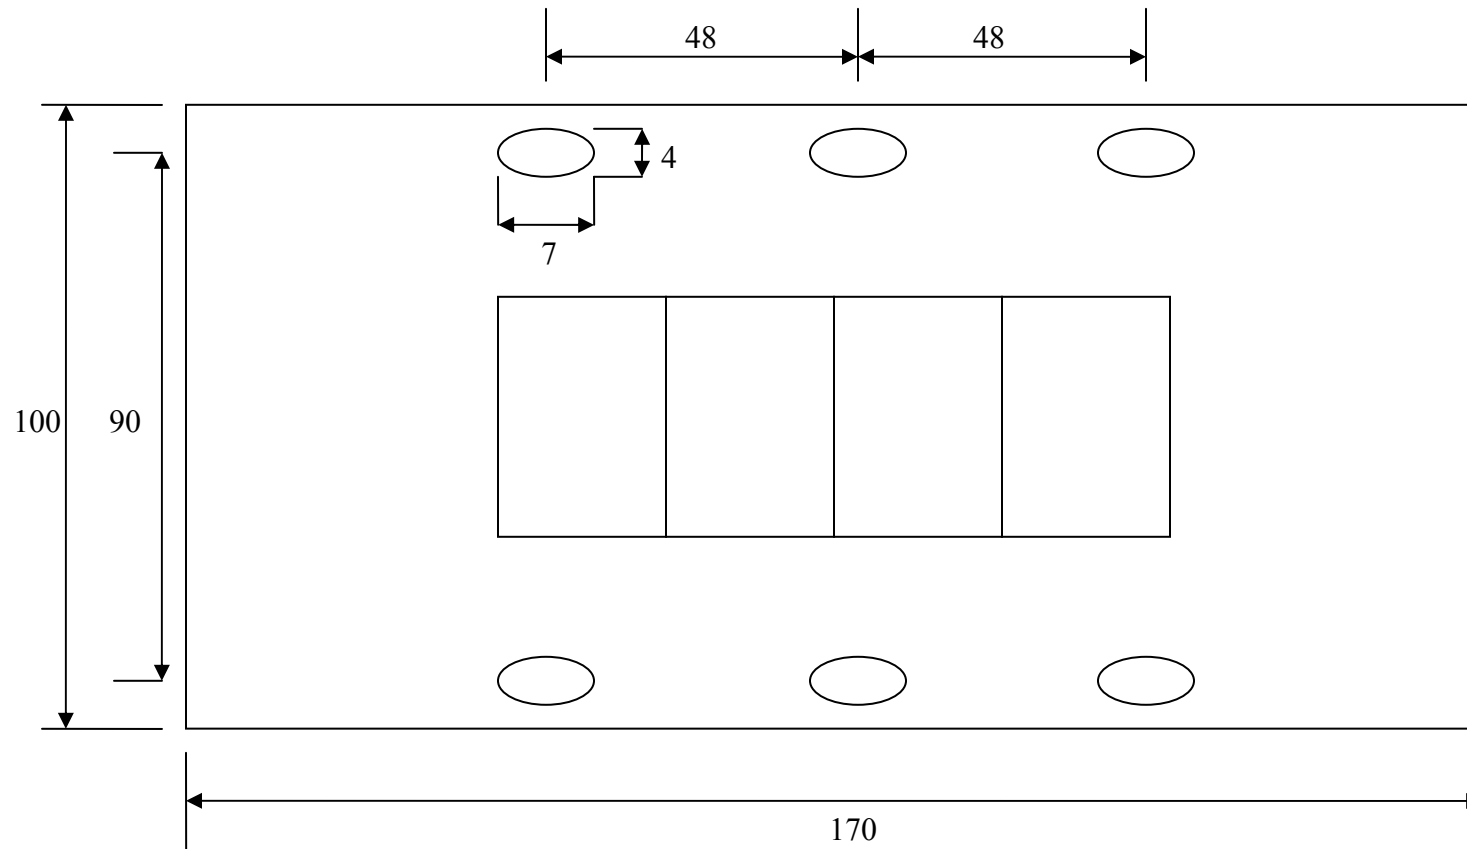

5. Dot Matrix – 6 Display Assembly Dimension

6. Dot Matrix – 7 Display Assembly Dimension

7. Dot Matrix – 8 Display Assembly Dimension

Dot Matrix Display Alignment Jig Dimension

8) DMD1616V2 Series

All Dimensions are in mm
Display size 40 x 40 mm

8) DMD715H3 Series

All Dimensions are in mm

9) DMD715H5 Series

All Dimensions are in mm

10 DMD 720H3 Series

All Dimensions are in mm

11 DMD 720H5 Series

All Dimensions are in mm

12 DMD1410V3 Series

All Dimensions are in mm

13 DMD1415V3 Series

All Dimensions are in mm

14 DMD1415V5 Series

All Dimensions are in mm