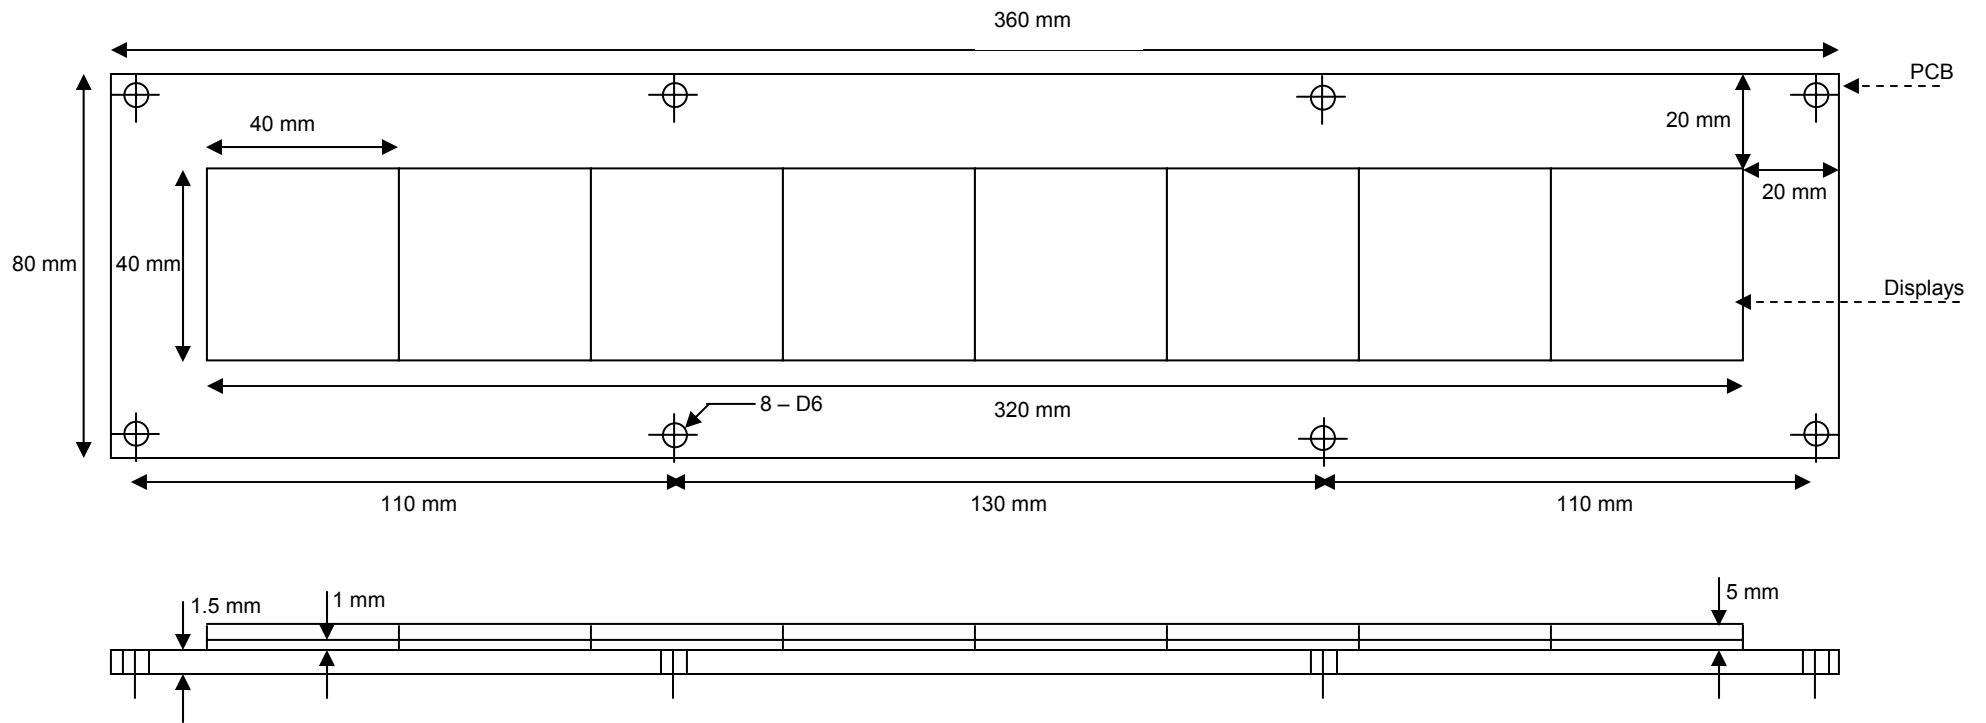

DOT MATRIX DISPLAY PROJECT
Assembly Dimension

1. Dot Matrix -2 Display Assembly Dimension

2. Dot Matrix -3 Display Assembly Dimension

3. Dot Matrix -4 Display Assembly Dimension

4. Dot Matrix – 5 Display Assembly Dimension

5. Dot Matrix – 6 Display Assembly Dimension

6. Dot Matrix – 7 Display Assembly Dimension

7. Dot Matrix – 8 Display Assembly Dimension

Dot Matrix Display Alignment Jig Dimension

8) DMD1616V2 Series

All Dimensions are in mm
Display size 40 x 40 mm

8) DMD715H3 Series

All Dimensions are in mm

9) DMD715H5 Series

All Dimensions are in mm

10 DMD 720H3 Series

All Dimensions are in mm

11 DMD 720H5 Series

All Dimensions are in mm

12 DMD1410V3 Series

All Dimensions are in mm

13 DMD1415V3 Series

All Dimensions are in mm

14 DMD1415V5 Series

All Dimensions are in mm