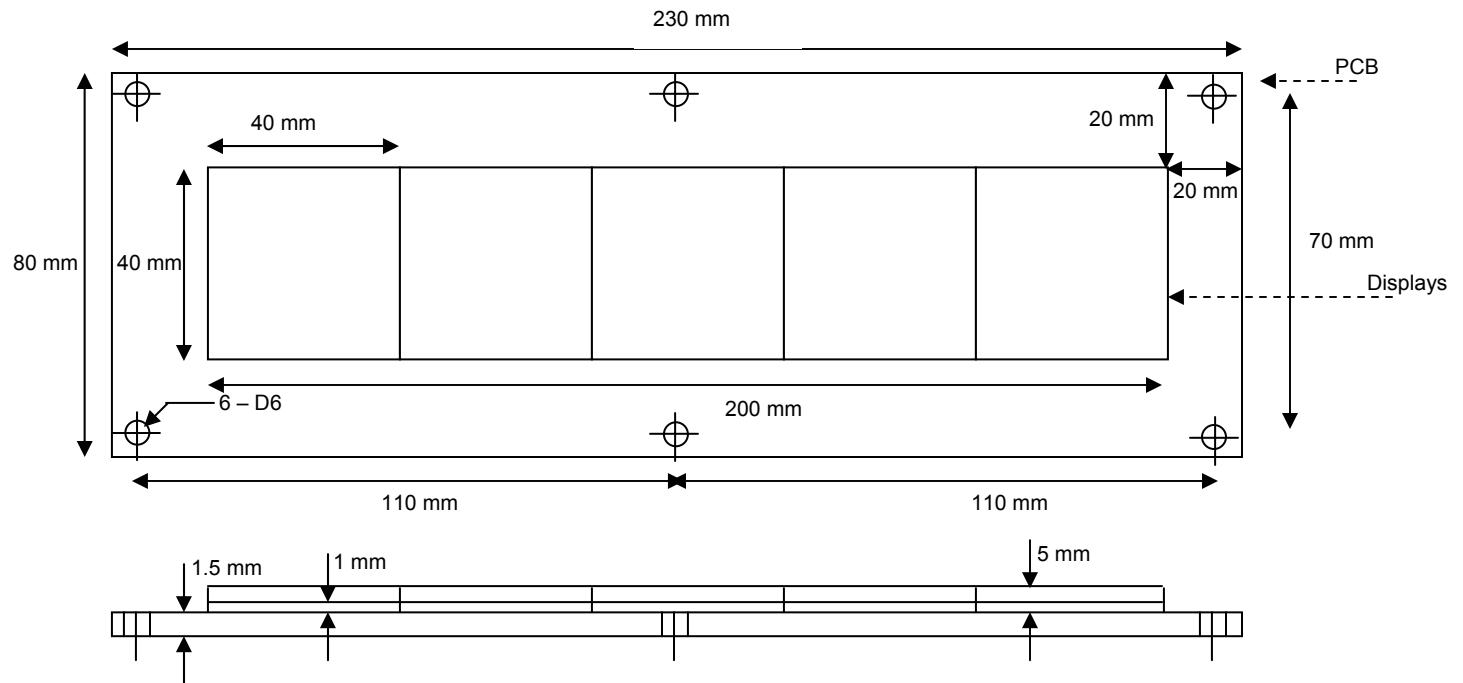

DOT MATRIX DISPLAY PROJECT
Assembly Dimension

1. Dot Matrix -2 Display Assembly Dimension

2. Dot Matrix -3 Display Assembly Dimension

3. Dot Matrix -4 Display Assembly Dimension

4. Dot Matrix – 5 Display Assembly Dimension

5. Dot Matrix – 6 Display Assembly Dimension

6. Dot Matrix – 7 Display Assembly Dimension

7. Dot Matrix – 8 Display Assembly Dimension

Dot Matrix Display Alignment Jig Dimension

8) DMD1616V2 Series

All Dimensions are in mm
Display size 40 x 40 mm

8) DMD715H3 Series

All Dimensions are in mm

9) DMD715H5 Series

All Dimensions are in mm

10 DMD 720H3 Series

All Dimensions are in mm

11 DMD 720H5 Series

All Dimensions are in mm

12 DMD1410V3 Series

All Dimensions are in mm

13 DMD1415V3 Series

All Dimensions are in mm

14 DMD1415V5 Series

All Dimensions are in mm