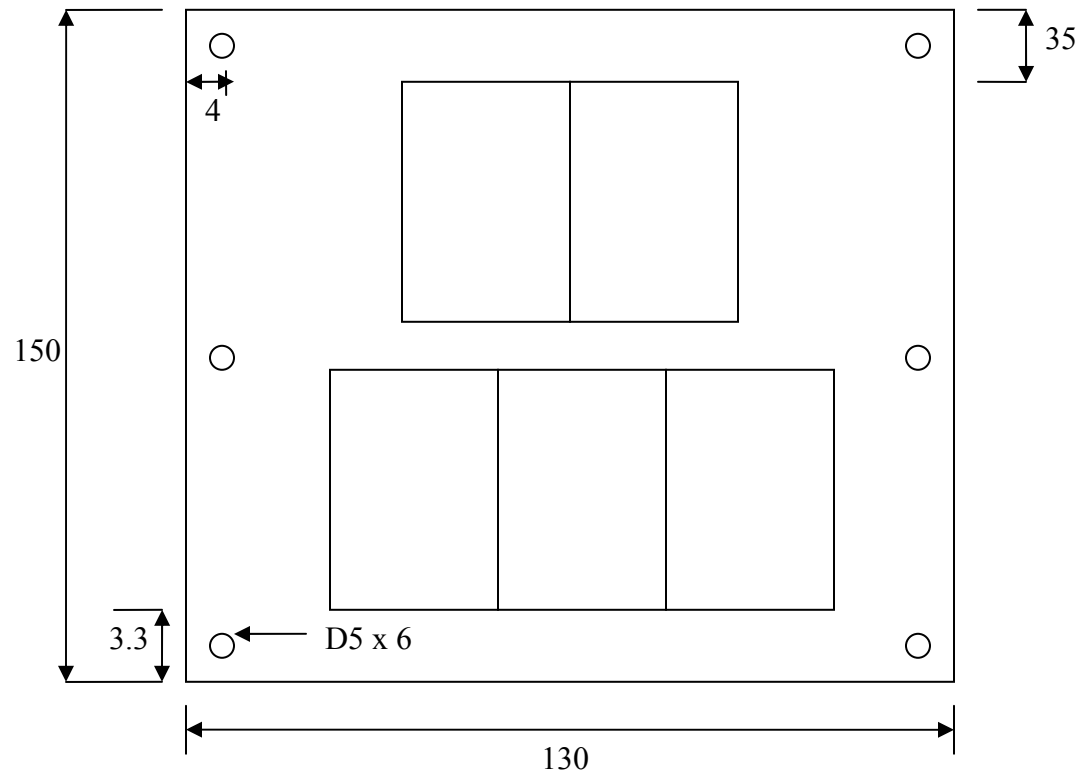

5. Dot Matrix – 6 Display Assembly Dimension

6. Dot Matrix – 7 Display Assembly Dimension

7. Dot Matrix – 8 Display Assembly Dimension

Dot Matrix Display Alignment Jig Dimension

8) DMD1616V2 Series

All Dimensions are in mm
Display size 40 x 40 mm

8) DMD715H3 Series

All Dimensions are in mm

9) DMD715H5 Series

All Dimensions are in mm

10 DMD 720H3 Series

All Dimensions are in mm

11 DMD 720H5 Series

All Dimensions are in mm

12 DMD1410V3 Series

All Dimensions are in mm

13 DMD1415V3 Series

All Dimensions are in mm

14 DMD1415V5 Series

All Dimensions are in mm