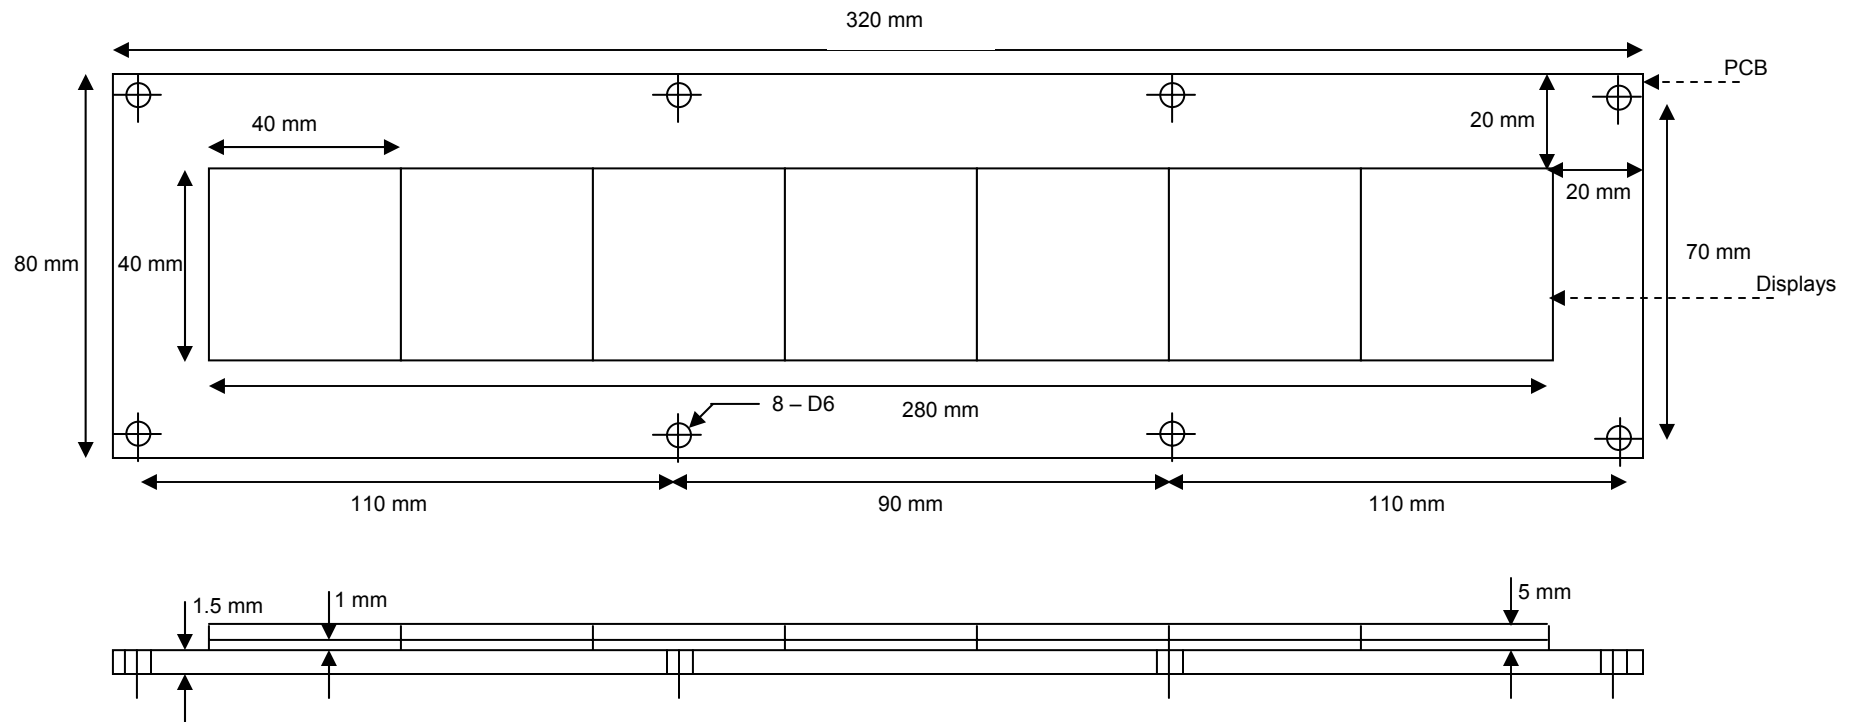

DOT MATRIX DISPLAY PROJECT
Assembly Dimension

1. Dot Matrix -2 Display Assembly Dimension

2. Dot Matrix -3 Display Assembly Dimension

3. Dot Matrix -4 Display Assembly Dimension

4. Dot Matrix – 5 Display Assembly Dimension

5. Dot Matrix – 6 Display Assembly Dimension

6. Dot Matrix – 7 Display Assembly Dimension

7. Dot Matrix – 8 Display Assembly Dimension

Dot Matrix Display Alignment Jig Dimension

8) DMD1616V2 Series

All Dimensions are in mm
Display size 40 x 40 mm

8) DMD715H3 Series

All Dimensions are in mm

9) DMD715H5 Series

All Dimensions are in mm

10 DMD 720H3 Series

All Dimensions are in mm

11 DMD 720H5 Series

All Dimensions are in mm

12 DMD1410V3 Series

All Dimensions are in mm

13 DMD1415V3 Series

All Dimensions are in mm

14 DMD1415V5 Series

All Dimensions are in mm