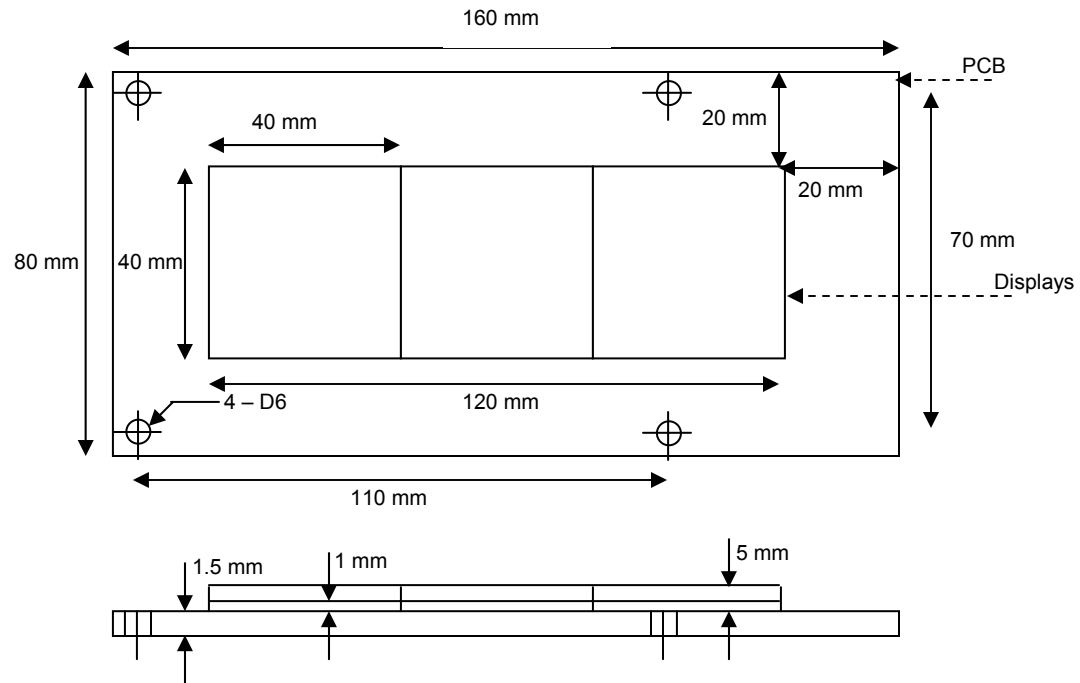

DOT MATRIX DISPLAY PROJECT
Assembly Dimension

1. Dot Matrix -2 Display Assembly Dimension

2. Dot Matrix -3 Display Assembly Dimension

3. Dot Matrix -4 Display Assembly Dimension

4. Dot Matrix – 5 Display Assembly Dimension

5. Dot Matrix – 6 Display Assembly Dimension

6. Dot Matrix – 7 Display Assembly Dimension

7. Dot Matrix – 8 Display Assembly Dimension

Dot Matrix Display Alignment Jig Dimension

8) DMD1616V2 Series

All Dimensions are in mm
Display size 40 x 40 mm

8) DMD715H3 Series

All Dimensions are in mm

9) DMD715H5 Series

All Dimensions are in mm

10 DMD 720H3 Series

All Dimensions are in mm

11 DMD 720H5 Series

All Dimensions are in mm

12 DMD1410V3 Series

All Dimensions are in mm

13 DMD1415V3 Series

All Dimensions are in mm

14 DMD1415V5 Series

All Dimensions are in mm