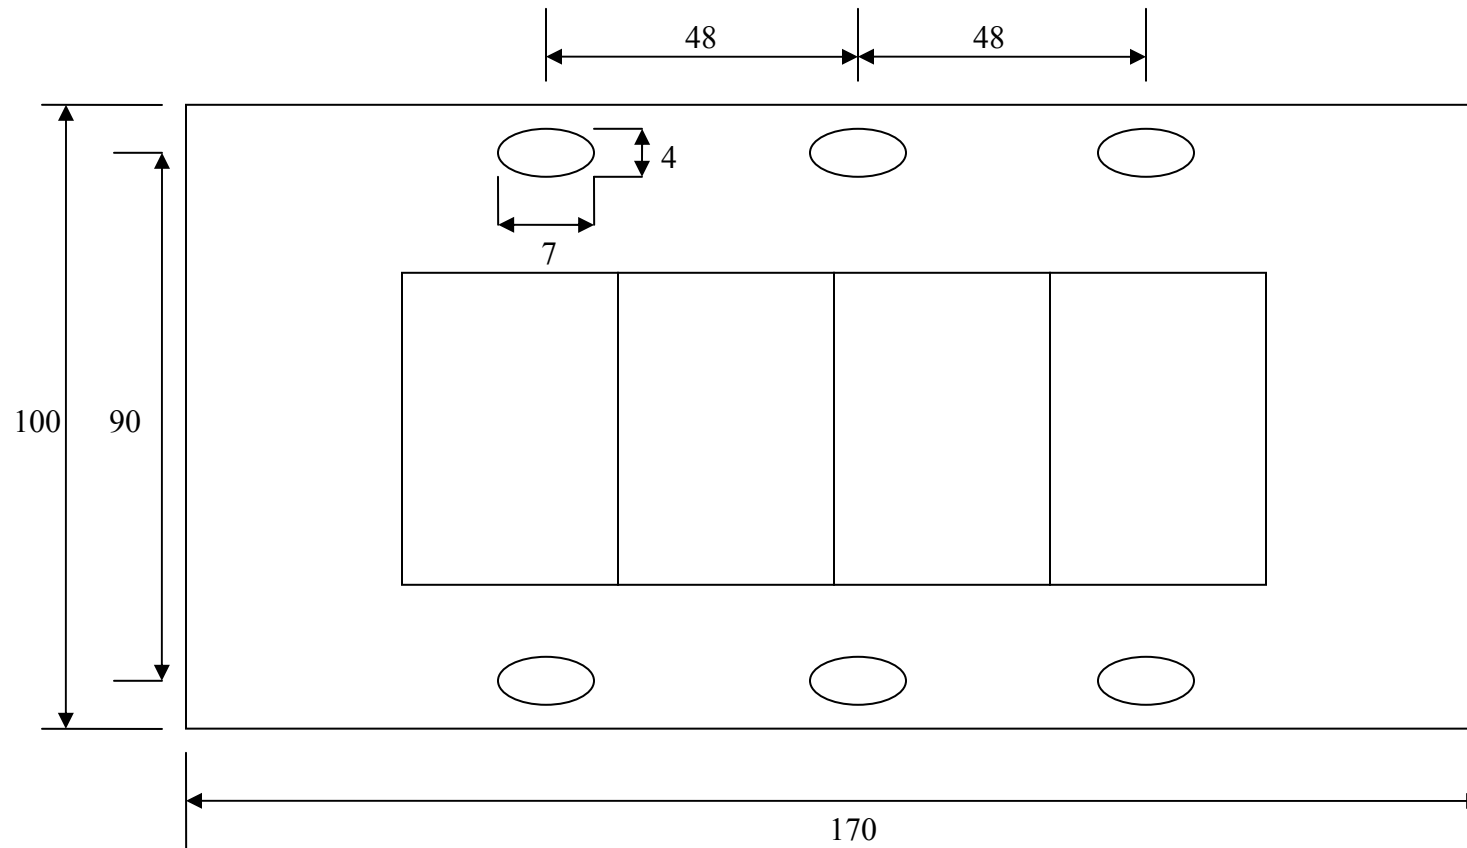

5. Dot Matrix – 6 Display Assembly Dimension

6. Dot Matrix – 7 Display Assembly Dimension

7. Dot Matrix – 8 Display Assembly Dimension

Dot Matrix Display Alignment Jig Dimension

8) DMD1616V2 Series

All Dimensions are in mm
Display size 40 x 40 mm

8) DMD715H3 Series

All Dimensions are in mm

9) DMD715H5 Series

All Dimensions are in mm

10 DMD 720H3 Series

All Dimensions are in mm

11 DMD 720H5 Series

All Dimensions are in mm

12 DMD1410V3 Series

All Dimensions are in mm

13 DMD1415V3 Series

All Dimensions are in mm

14 DMD1415V5 Series

All Dimensions are in mm