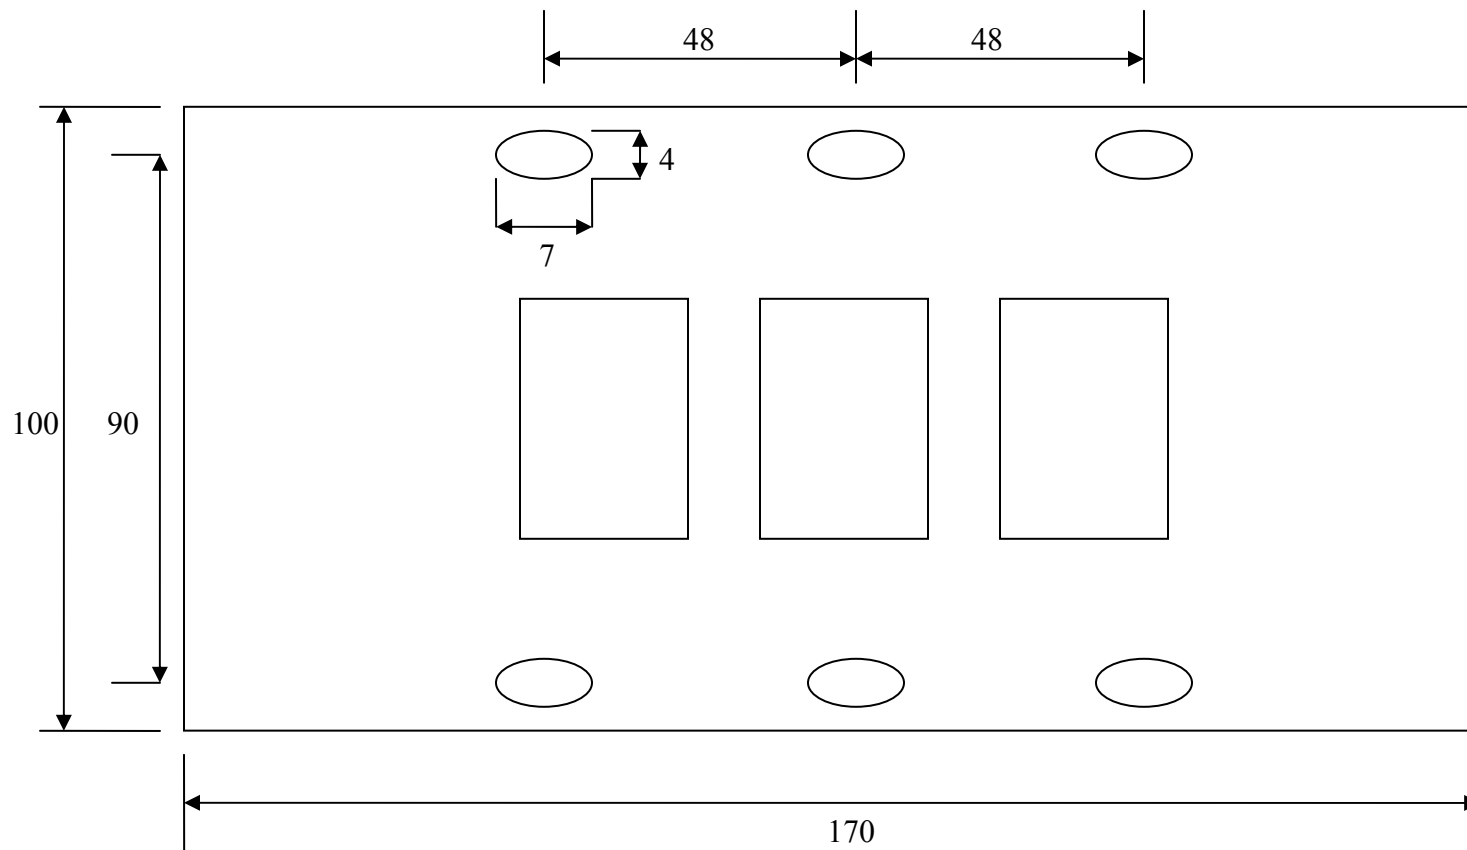

DOT MATRIX DISPLAY PROJECT
Assembly Dimension

1. Dot Matrix -2 Display Assembly Dimension

2. Dot Matrix -3 Display Assembly Dimension

3. Dot Matrix -4 Display Assembly Dimension

4. Dot Matrix – 5 Display Assembly Dimension

5. Dot Matrix – 6 Display Assembly Dimension

6. Dot Matrix – 7 Display Assembly Dimension

7. Dot Matrix – 8 Display Assembly Dimension

Dot Matrix Display Alignment Jig Dimension

8) DMD1616V2 Series

All Dimensions are in mm
Display size 40 x 40 mm

8) DMD715H3 Series

All Dimensions are in mm

9) DMD715H5 Series

All Dimensions are in mm

10 DMD 720H3 Series

All Dimensions are in mm

11 DMD 720H5 Series

All Dimensions are in mm

12 DMD1410V3 Series

All Dimensions are in mm

13 DMD1415V3 Series

All Dimensions are in mm

14 DMD1415V5 Series

All Dimensions are in mm